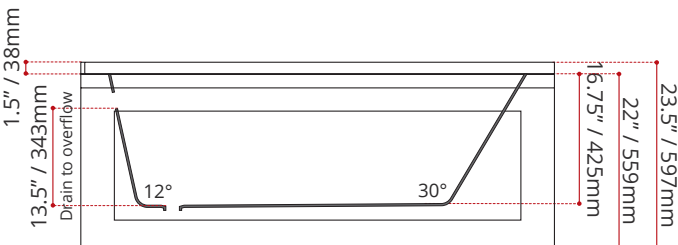

WHITE FINISH		
MODEL No.		
3731		LEFT HAND DRAIN LOCATION
3741		RIGHT HAND DRAIN LOCATION

DIMENSIONS	WATER DEPTH	CAPACITY
<ul style="list-style-type: none"> Length: 60" / 1524mm Width: 30" / 762mm Skirt Height: 22" / 559mm 	13.5" / 343mm Drain to overflow	47 gal. 178 litres of water

PRODUCT INFORMATION:	
<ul style="list-style-type: none"> Classic style Pattern on skirt End drain Made in Canada 	<ul style="list-style-type: none"> Two sided skirted bathtub High gloss / Crack-resistant acrylic Complies with CSA & IAPMO standards

SHIPPING INFORMATION:	
<ul style="list-style-type: none"> Length: 62" / 1575mm Width: 34" / 864mm Height: 26" / 660mm 	<ul style="list-style-type: none"> Net Weight: 30 kg / 66 lbs Gross Weight: 35.8 kg / 79 lb

MODEL NUMBER : 3731
 (LEFT HAND DRAIN LOCATION)
 (RIGHT HAND SKIRT LOCATION)

MODEL NUMBER : 3741
 (RIGHT HAND DRAIN LOCATION)
 (LEFT HAND SKIRT LOCATION)

DISCLAIMER: Measurements may vary ± 1/4" (Diagram Not to scale)