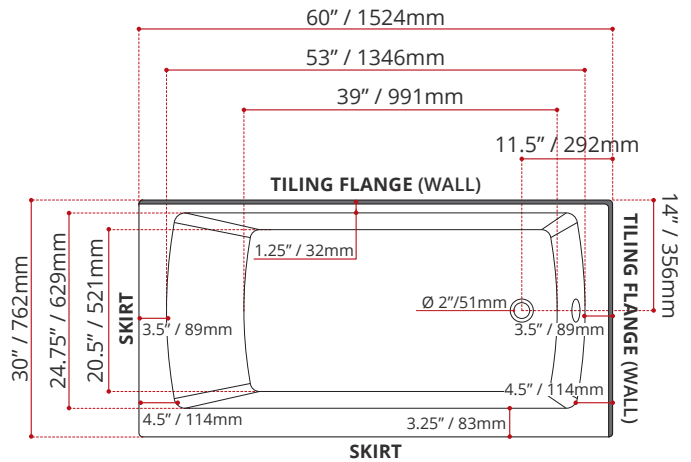

WHITE FINISH		
MODEL No.		
3731		LEFT HAND DRAIN LOCATION
3741		RIGHT HAND DRAIN LOCATION

DIMENSIONS	WATER DEPTH	CAPACITY
<ul style="list-style-type: none"> Length: 60" / 1524mm Width: 30" / 762mm Skirt Height: 22" / 559mm 	13.5" / 343mm Drain to overflow	47 gal. 178 litres of water

PRODUCT INFORMATION:	
<ul style="list-style-type: none"> Classic style Pattern on skirt End drain Made in Canada 	<ul style="list-style-type: none"> Two sided skirted bathtub High gloss / Crack-resistant acrylic Complies with CSA & IAPMO standards

SHIPPING INFORMATION:	
<ul style="list-style-type: none"> Length: 62" / 1575mm Width: 34" / 864mm Height: 26" / 660mm 	<ul style="list-style-type: none"> Net Weight: 30 kg / 66 lbs Gross Weight: 35.8 kg / 79 lb

MODEL NUMBER : 3731
 (LEFT HAND DRAIN LOCATION)
 (RIGHT HAND SKIRT LOCATION)

MODEL NUMBER : 3741
 (RIGHT HAND DRAIN LOCATION)
 (LEFT HAND SKIRT LOCATION)

DISCLAIMER: Measurements may vary ± 1/4" (Diagram Not to scale)