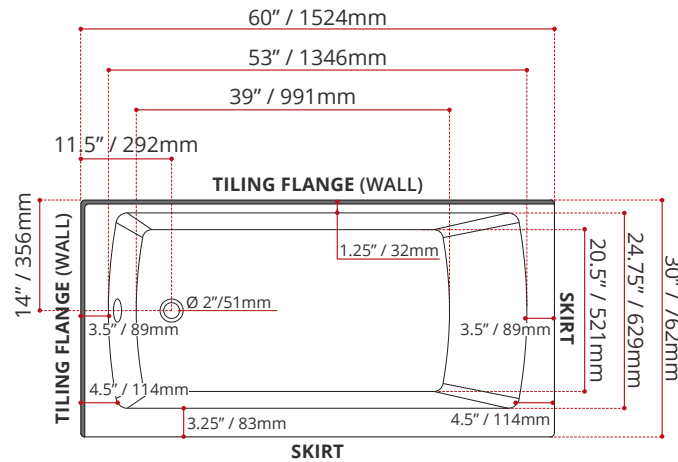

WHITE FINISH		
MODEL No.		
3731		LEFT HAND DRAIN LOCATION
3741		RIGHT HAND DRAIN LOCATION

DIMENSIONS	WATER DEPTH	CAPACITY
<ul style="list-style-type: none"> Length: 60" / 1524mm Width: 30" / 762mm Skirt Height: 22" / 559mm 	13.5" / 343mm Drain to overflow	47 gal. 178 litres of water

PRODUCT INFORMATION:	
<ul style="list-style-type: none"> Classic style Pattern on skirt End drain Made in Canada 	<ul style="list-style-type: none"> Two sided skirted bathtub High gloss / Crack-resistant acrylic Complies with CSA & IAPMO standards

SHIPPING INFORMATION:	
<ul style="list-style-type: none"> Length: 62" / 1575mm Width: 34" / 864mm Height: 26" / 660mm 	<ul style="list-style-type: none"> Net Weight: 30 kg / 66 lbs Gross Weight: 35.8 kg / 79 lb

MODEL NUMBER : 3731
 (LEFT HAND DRAIN LOCATION)
 (RIGHT HAND SKIRT LOCATION)

MODEL NUMBER : 3741
 (RIGHT HAND DRAIN LOCATION)
 (LEFT HAND SKIRT LOCATION)

DISCLAIMER: Measurements may vary ± 1/4" (Diagram Not to scale)