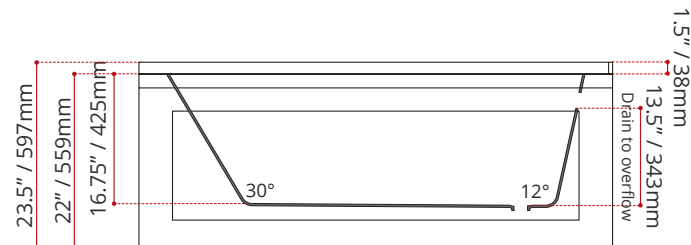

WHITE FINISH		
MODEL No.		
3731		LEFT HAND DRAIN LOCATION
3741		RIGHT HAND DRAIN LOCATION

DIMENSIONS	WATER DEPTH	CAPACITY
<ul style="list-style-type: none"> Length: 60" / 1524mm Width: 30" / 762mm Skirt Height: 22" / 559mm 	13.5" / 343mm Drain to overflow	47 gal. 178 litres of water

PRODUCT INFORMATION:	
<ul style="list-style-type: none"> Classic style Pattern on skirt End drain Made in Canada 	<ul style="list-style-type: none"> Two sided skirted bathtub High gloss / Crack-resistant acrylic Complies with CSA & IAPMO standards

SHIPPING INFORMATION:	
<ul style="list-style-type: none"> Length: 62" / 1575mm Width: 34" / 864mm Height: 26" / 660mm 	<ul style="list-style-type: none"> Net Weight: 30 kg / 66 lbs Gross Weight: 35.8 kg / 79 lb

MODEL NUMBER : 3731
 (LEFT HAND DRAIN LOCATION)
 (RIGHT HAND SKIRT LOCATION)

MODEL NUMBER : 3741
 (RIGHT HAND DRAIN LOCATION)
 (LEFT HAND SKIRT LOCATION)

DISCLAIMER: Measurements may vary ± 1/4" (Diagram Not to scale)